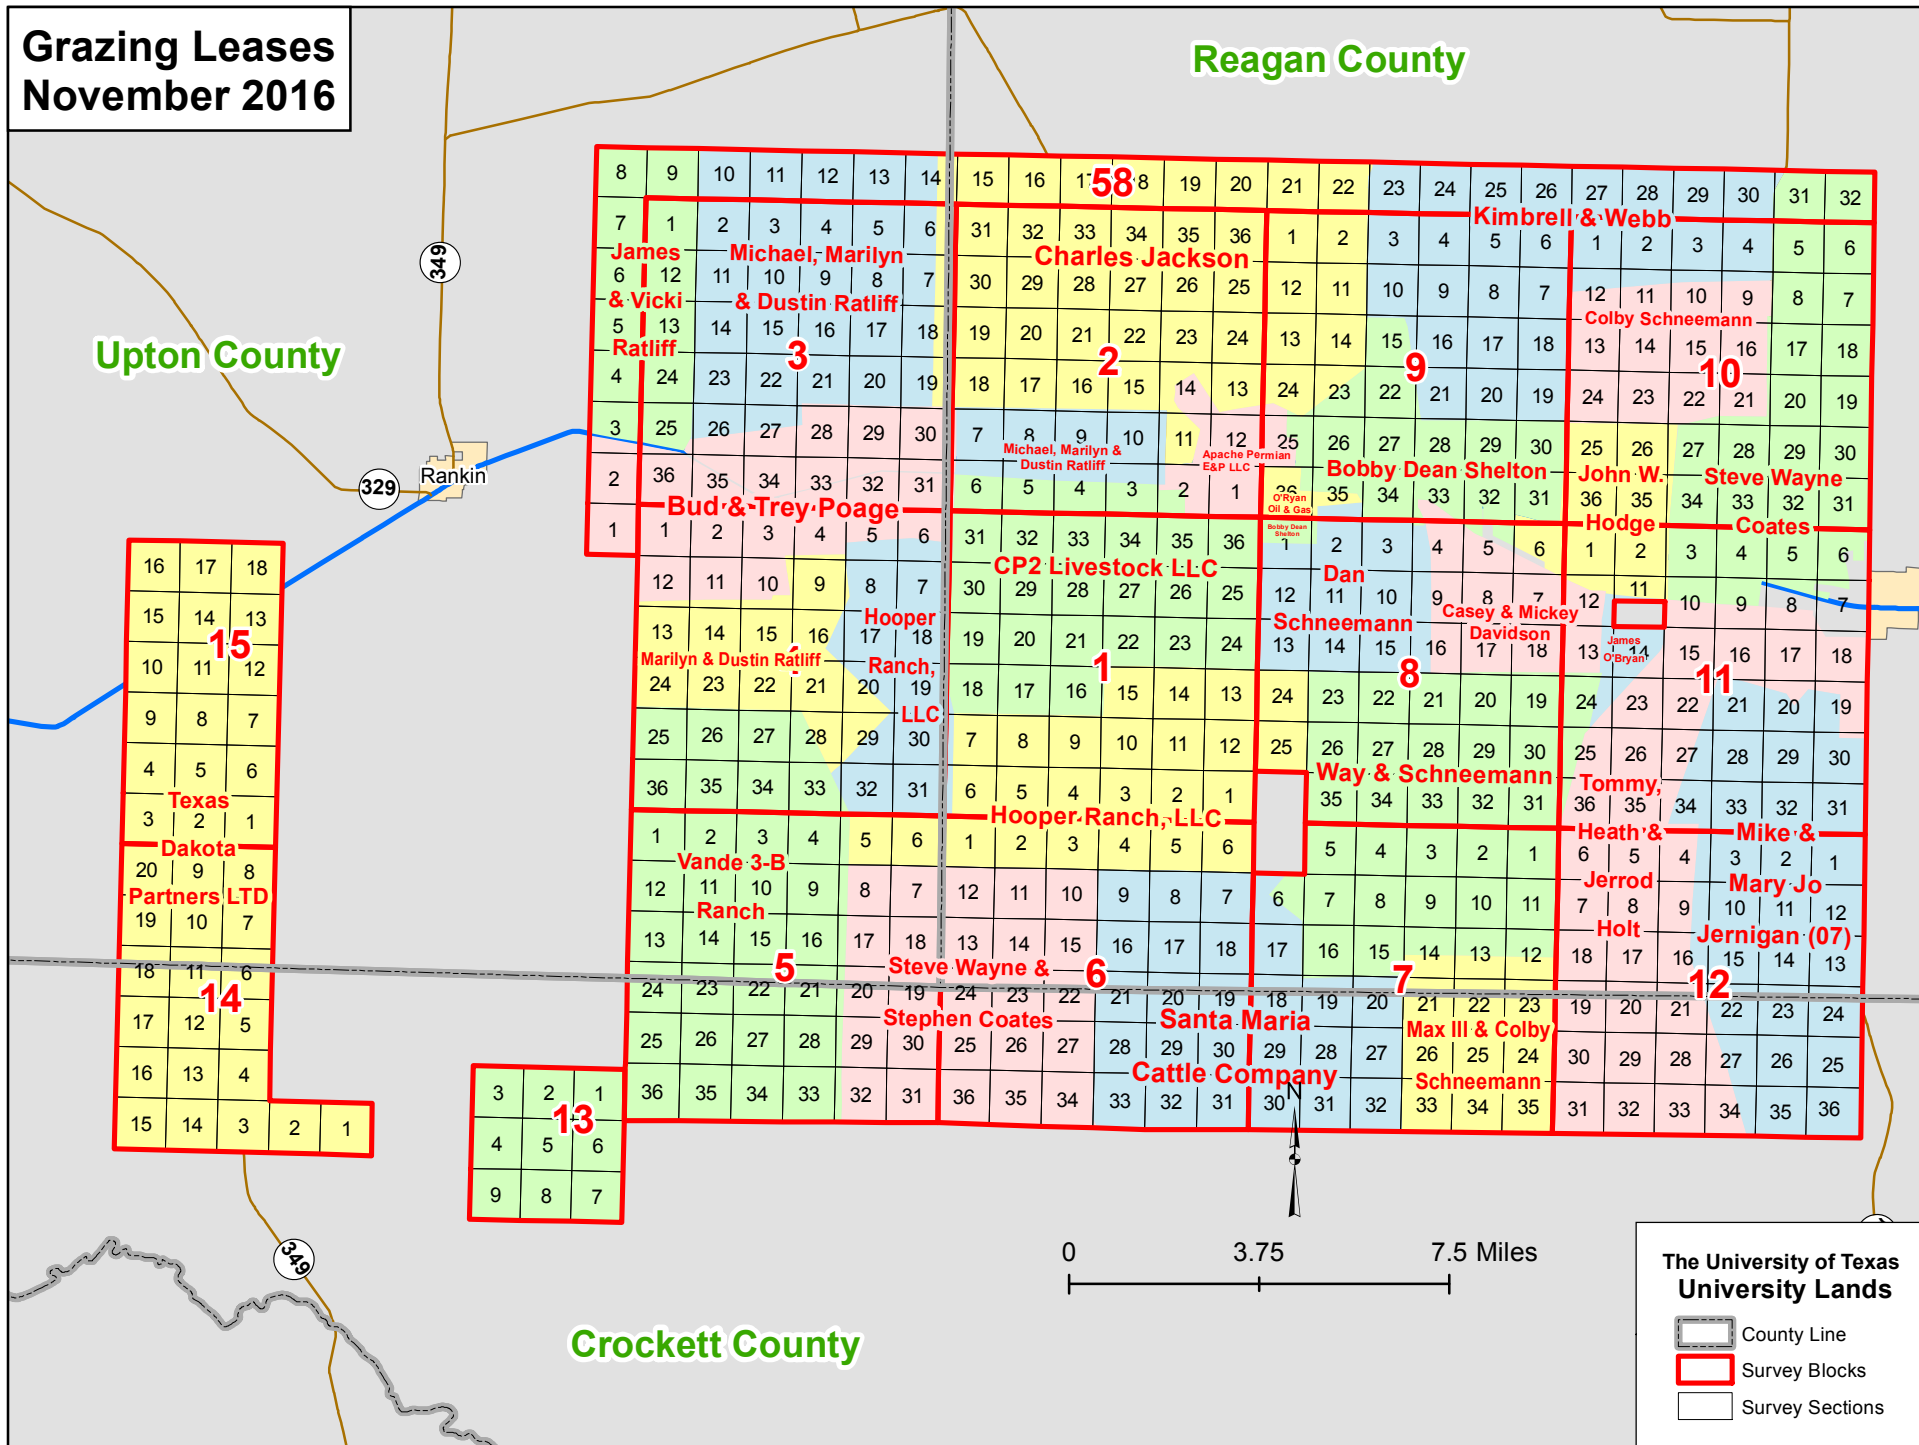

Grazing Leases November 2016

Reagan County

Upton County

Crockett County

The University of Texas
University Lands

- County Line
- Survey Blocks
- Survey Sections