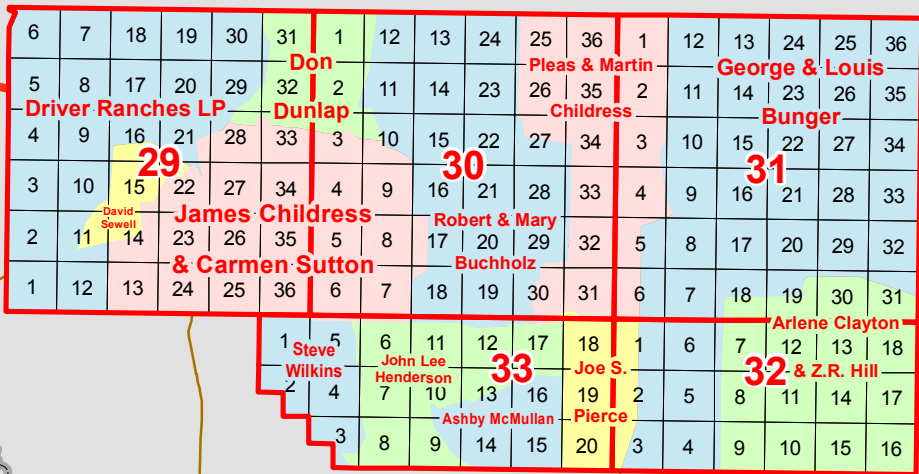

Grazing Leases November 2016

Crockett County

Terrell County

The University of Texas University Lands

- County Line
- Survey Blocks
- Survey Sections