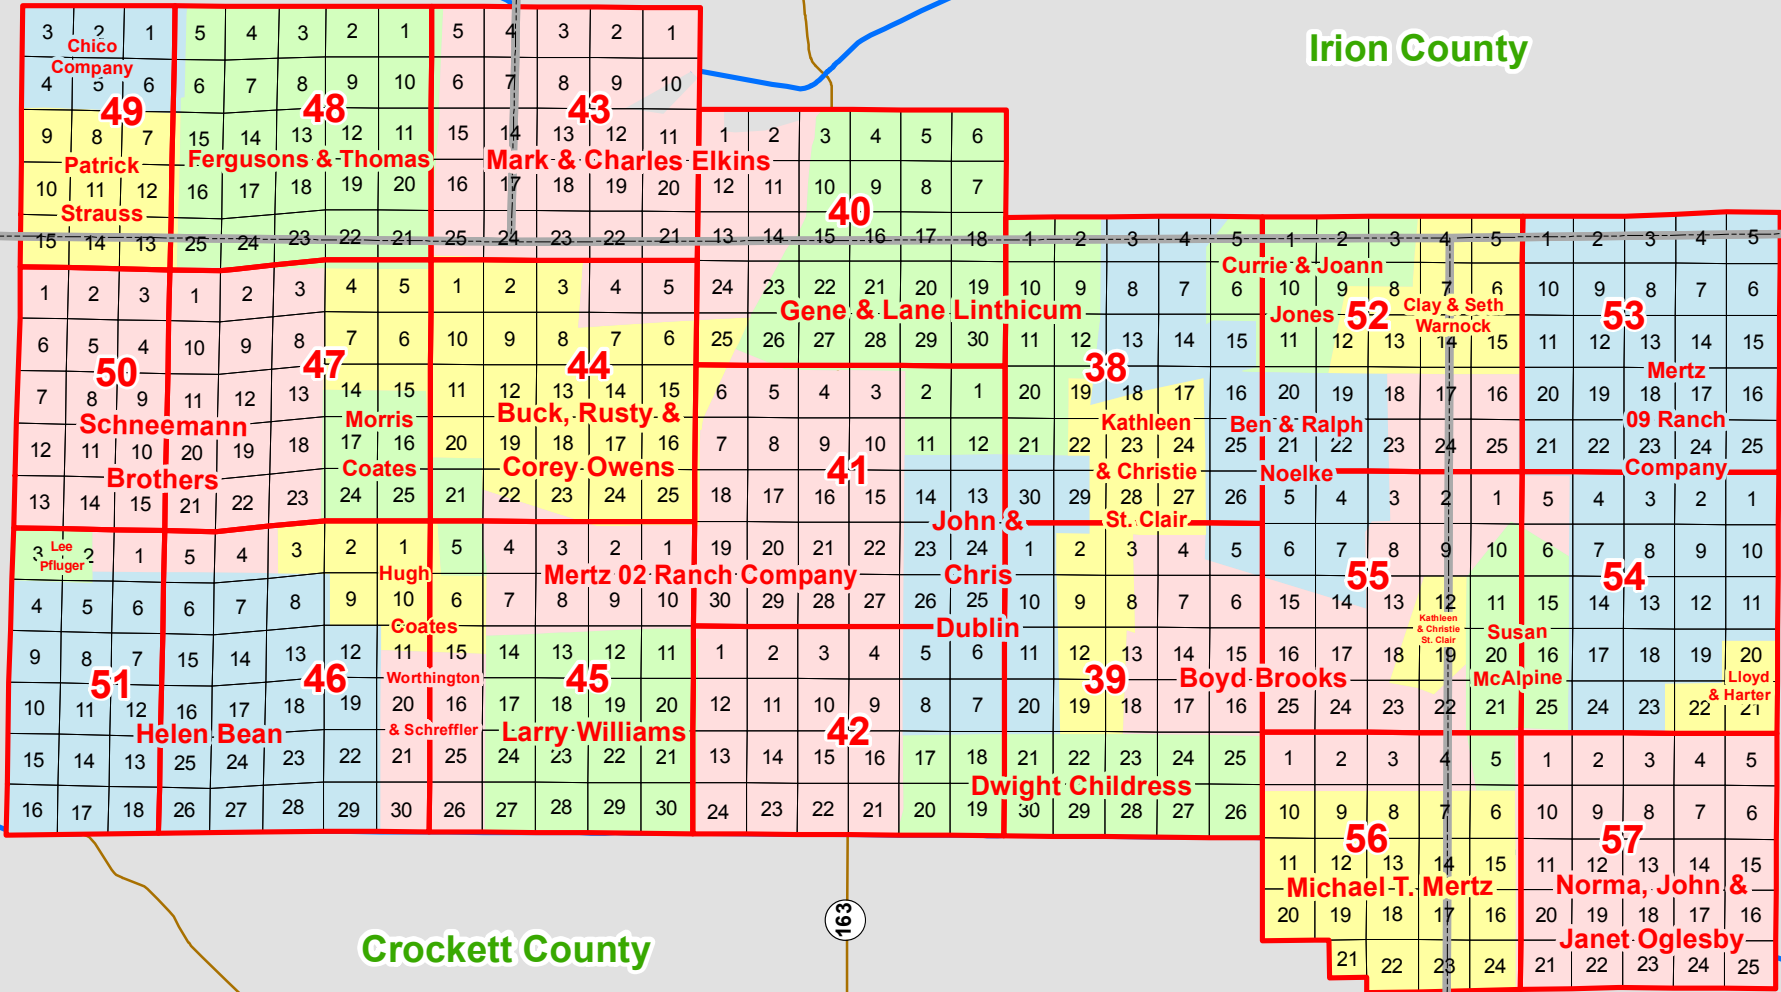

Grazing Leases November 2016

Reagan County

67

Irion County

Crockett County

Schleicher County

The University of Texas
University Lands

- County Line
- Survey Blocks
- Survey Sections

137

161