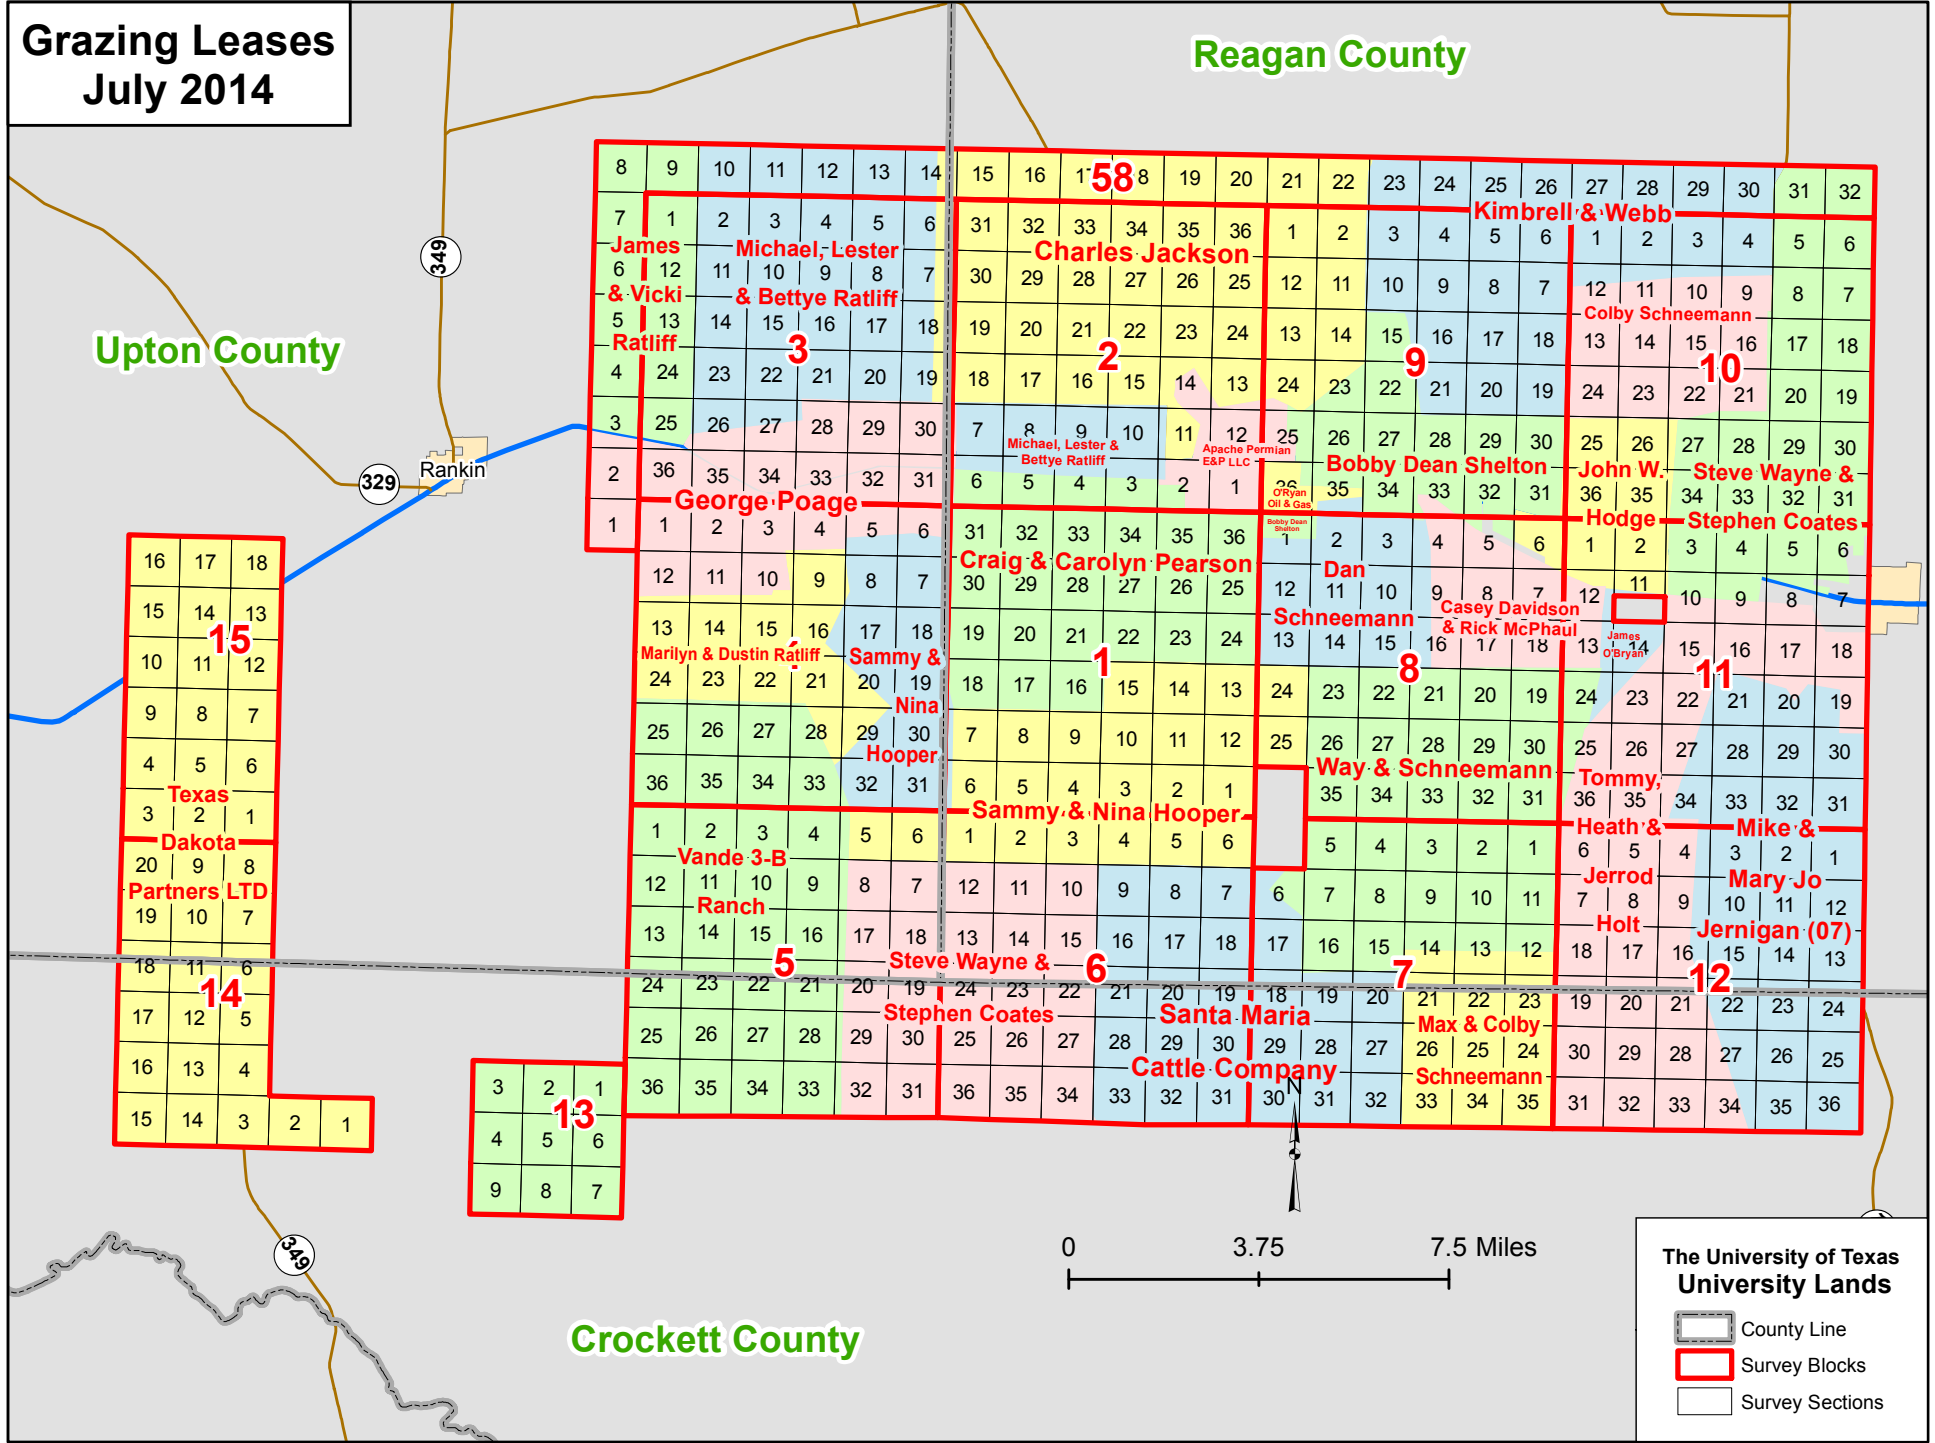

Grazing Leases July 2014

Reagan County

Upton County

Crockett County

The University of Texas University Lands

- County Line
- Survey Blocks
- Survey Sections