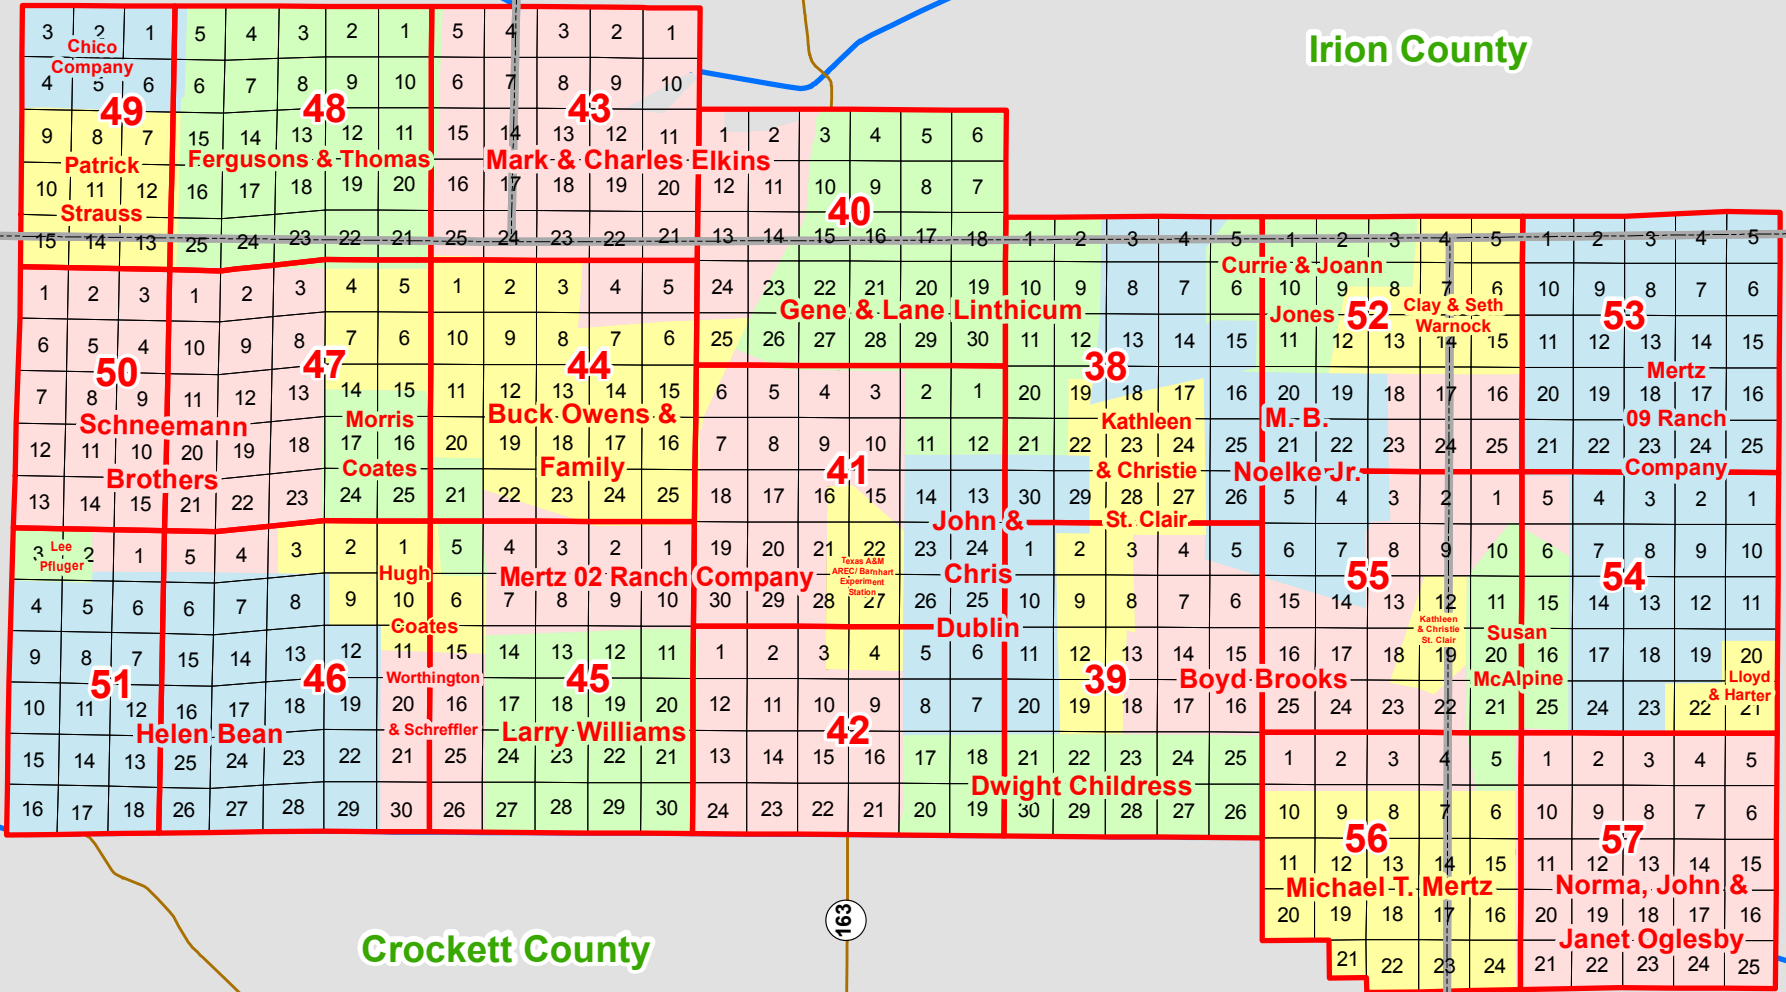

Grazing Leases July 2014

Reagan County

67

Irion County

Crockett County

Schleicher County

The University of Texas
University Lands

-  County Line
-  Survey Blocks
-  Survey Sections