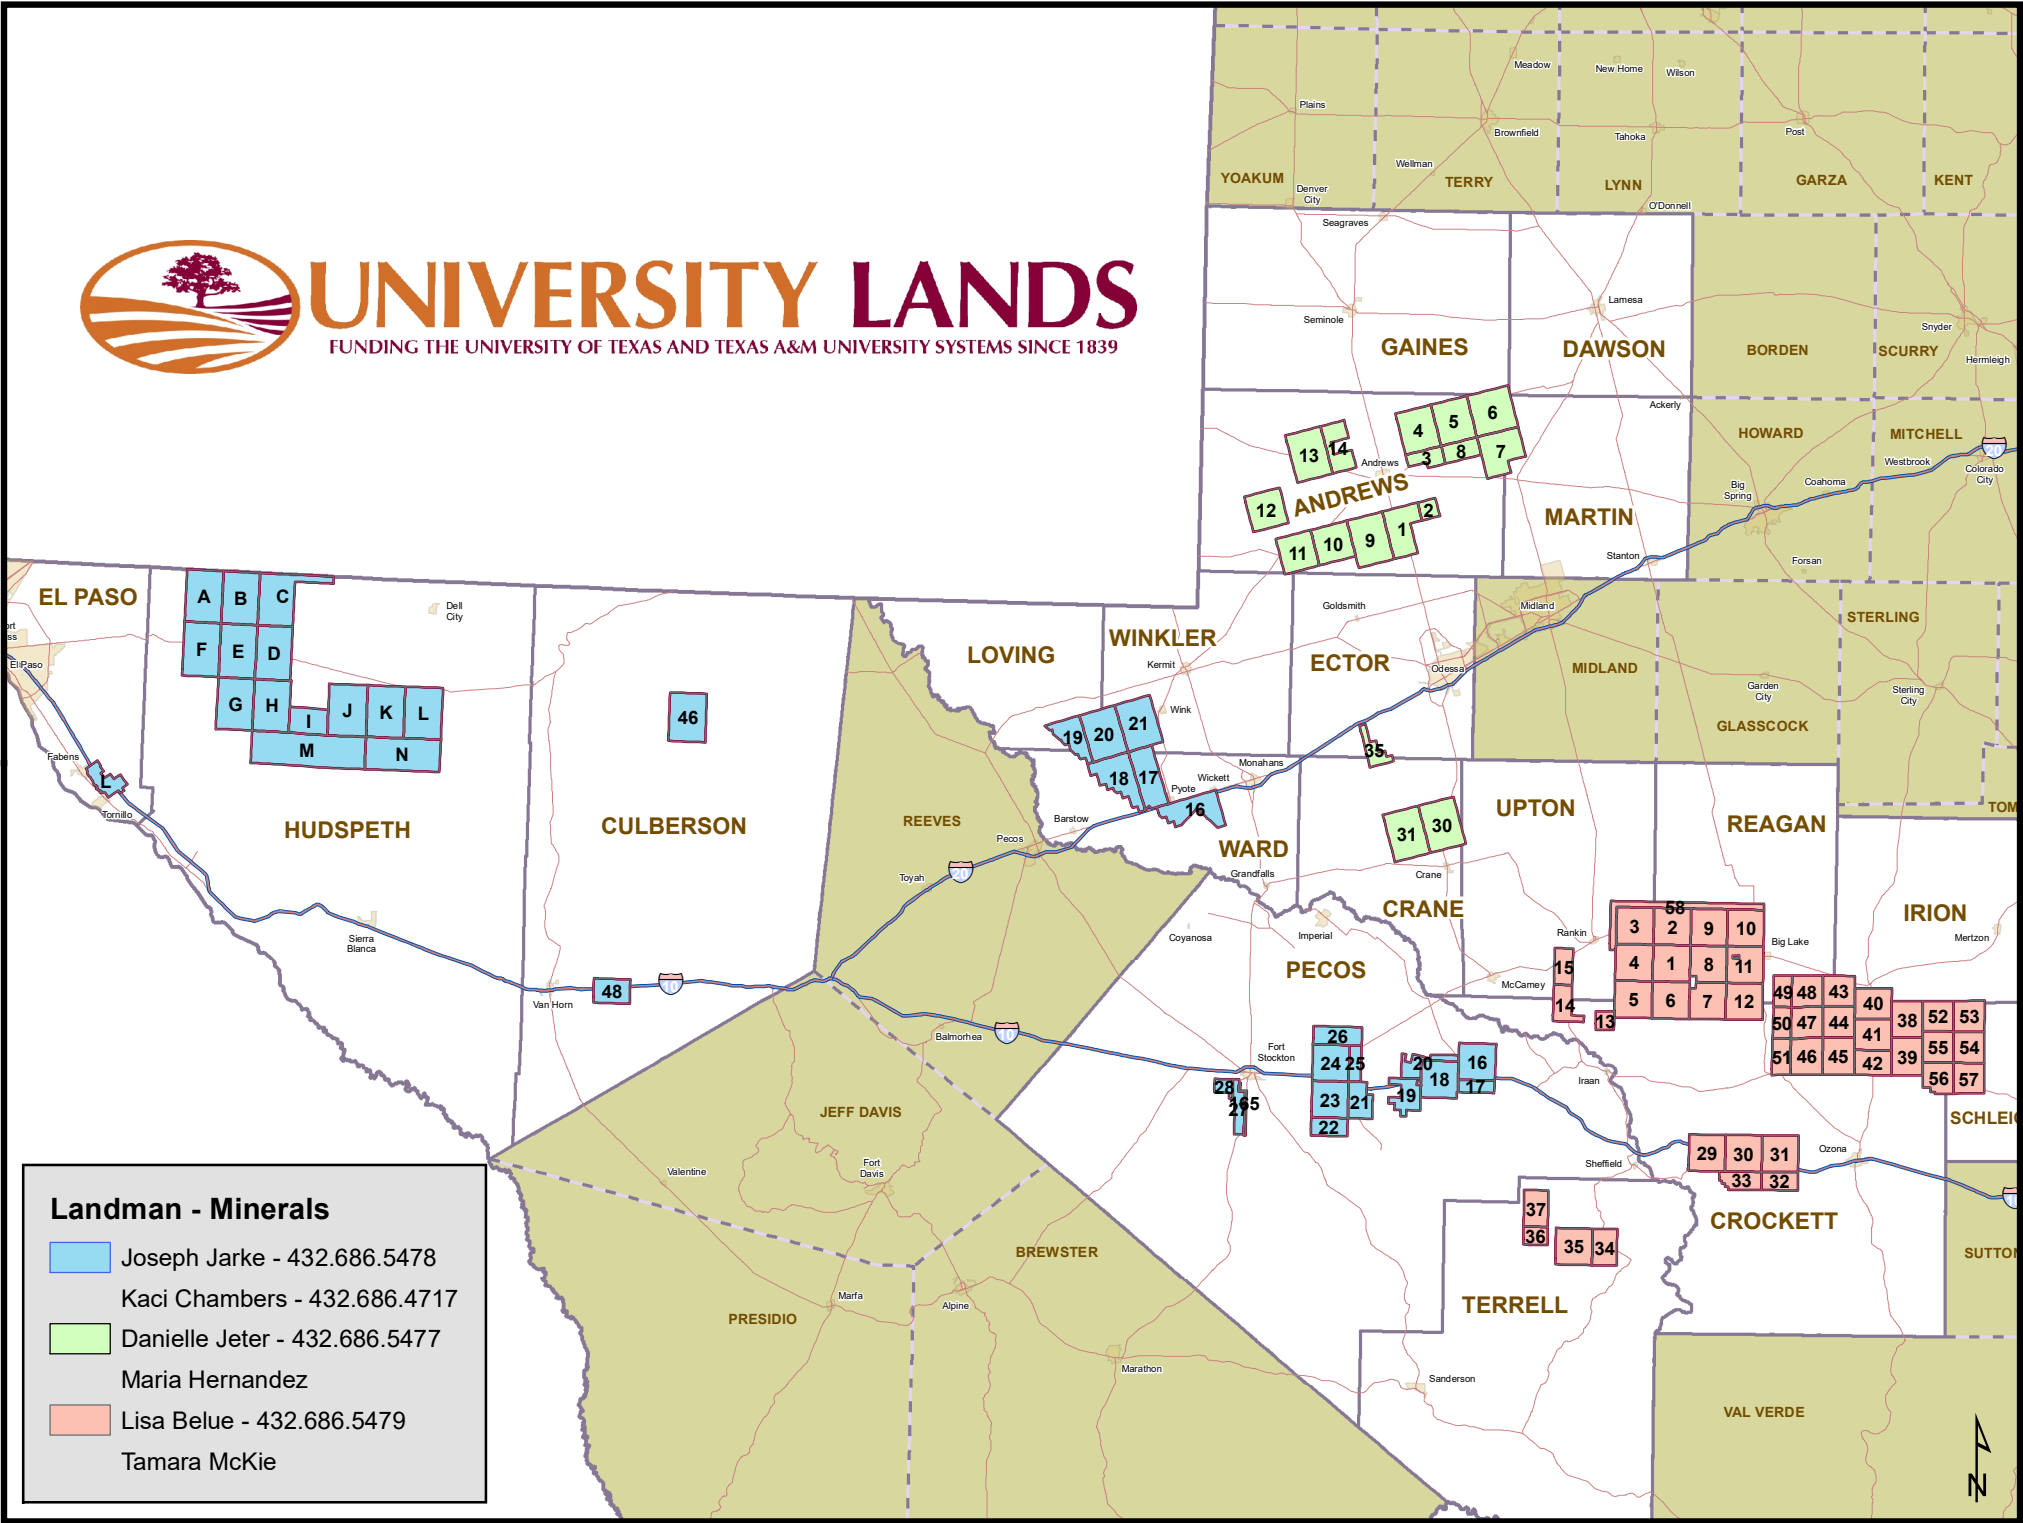

UNIVERSITY LANDS

FUNDING THE UNIVERSITY OF TEXAS AND TEXAS A&M UNIVERSITY SYSTEMS SINCE 1839

Landman - Minerals

- Joseph Jarke - 432.686.5478
Kaci Chambers - 432.686.4717
- Danielle Jeter - 432.686.5477
Maria Hernandez
- Lisa Belue - 432.686.5479
Tamara McKie